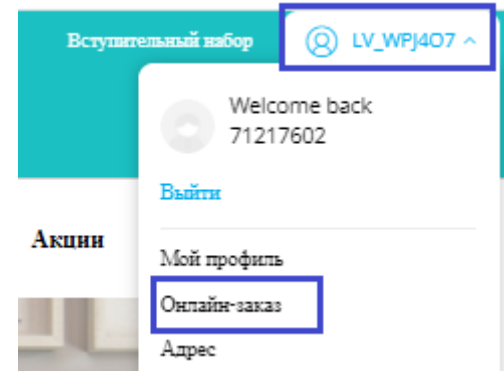

Если заказ не был оплачен сразу

Если заказ не был оплачен сразу, это можно сделать позже, в течении 1 часа.

После подключения к э-магазину, нажмите на имя / никнейм, в правом верхнем углу, а затем нажмите «Онлайн-заказ»

Оплата может быть произведена только для заказов со статусом «Идёт оплата».

Нажмите «Просмотреть» рядом с нужным заказом.

Дата размещения заказа	Номер заказа	Статус	Способ оплаты	Время оплаты	Отчетный период	ID покупателя	Итого к оплате	Операция
GMT+2 2021-07-01 14:49:32	1LV99400021070100005	Идет оплата	Онлайн оплата		202107 (20210701)	71217602	21,08€ 11,20/11,20	Просмотреть
GMT+2 2021-07-01 14:28:00	1LV99400021070100004	Отменен	Онлайн оплата		202107 (20210701)	131505	3,29€ 0,00/0,00	Просмотреть